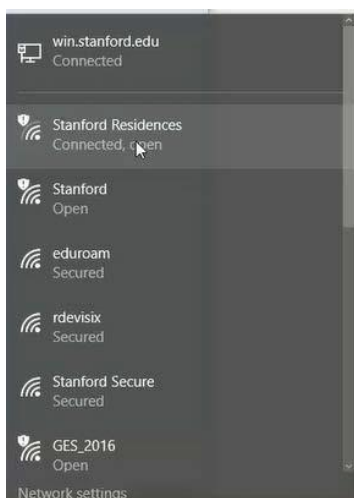

Connect to High Speed Wireless Internet at Stanford

Stanford High Speed Wireless

WHAT	The <i>Stanford Residence</i> wireless network is the optimal way to get high-speed wireless internet access without port or bandwidth restrictions.
FEATURES	<i>Stanford Residence</i> wireless offers full, unrestricted high-speed access to the Internet and internet services such as email, web browsing and video streaming.
WHO	Stanford Summer Conference attendees who need high-speed internet access with little to no restrictions.
WHEN	For high-speed internet access using laptops and mobile devices with <i>wireless</i> capabilities. Not designed for users with applications requiring hard-wired internet access.
RECOMMENDATIONS	Update your operating system. Ensure that you have created a strong password on your device. Install antivirus software and make sure it is up to date.
HOW	<ol style="list-style-type: none"> 1) Select the <i>Stanford Residences</i> wireless network from the list of available wireless networks. 2) Select Conference Registration as the registration choice. <p><i>See the back for detailed step-by-step instructions.</i></p>
GETTING HELP	If you have difficulty connecting and need customer support, please contact your Housing Front Desk or Conference Planner for assistance.

Connecting to High Speed Wireless Internet at Stanford

- 1) Select the *Stanford Residences* wireless network from the list of available wireless networks.

Windows Laptop/Desktop

Mac Laptop/Desktop

- b. A new Network Registration page will display. Review and agree to the network usage policy. Scroll down the page and click on the blue **Conference Registration** button. Do **NOT** click on the green **Network Registration** button.