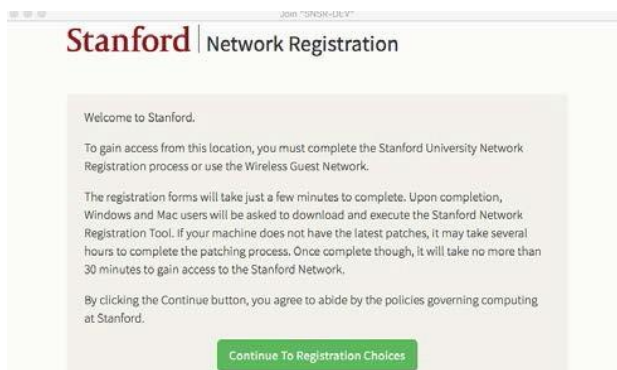

2) Complete Network Registration

If the *Network Registration* page does not open automatically, open a web browser and attempt to browse to any website. You will automatically be redirected to the *Network Registration* page.

- a. Click on *Continue to Registration Choices*