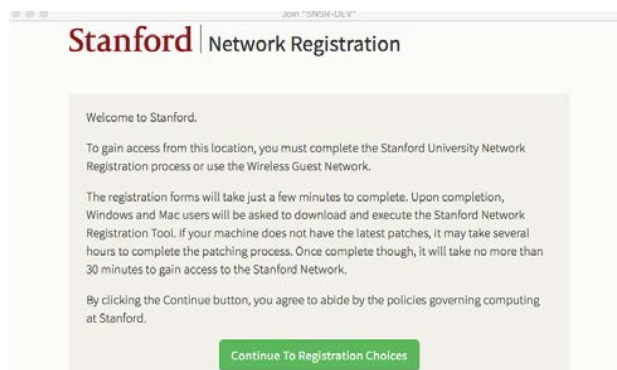

2) Complete Network Registration

If the *Network Registration* page does not open automatically, open a web browser and attempt to browse to any website. You will automatically be redirected to the *Network Registration* page.

- a. Click on *Continue to Registration Choices*